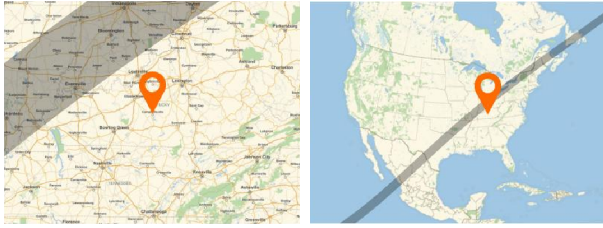

Solar Eclipse: April 8, 2024

Location

NEAR CAMPBELLSVILLE, KY

37.3543 °N 85.3468 °W

QUICK FACTS

PARTIAL ECLIPSE BEGINS AT

1:48:38 PM EDT

AND LASTS FOR